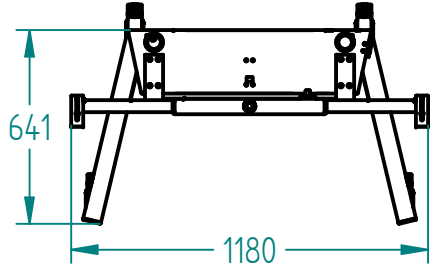

EFE0100

Clamps are adjustable by +200mm

Adjustable height: