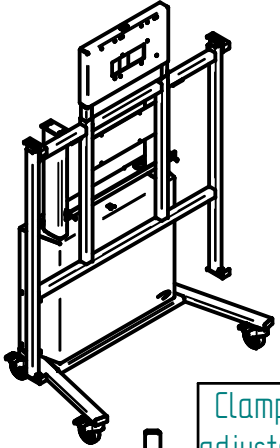

EFE0100

Clamps are adjustable by +200mm

Adjustable height: